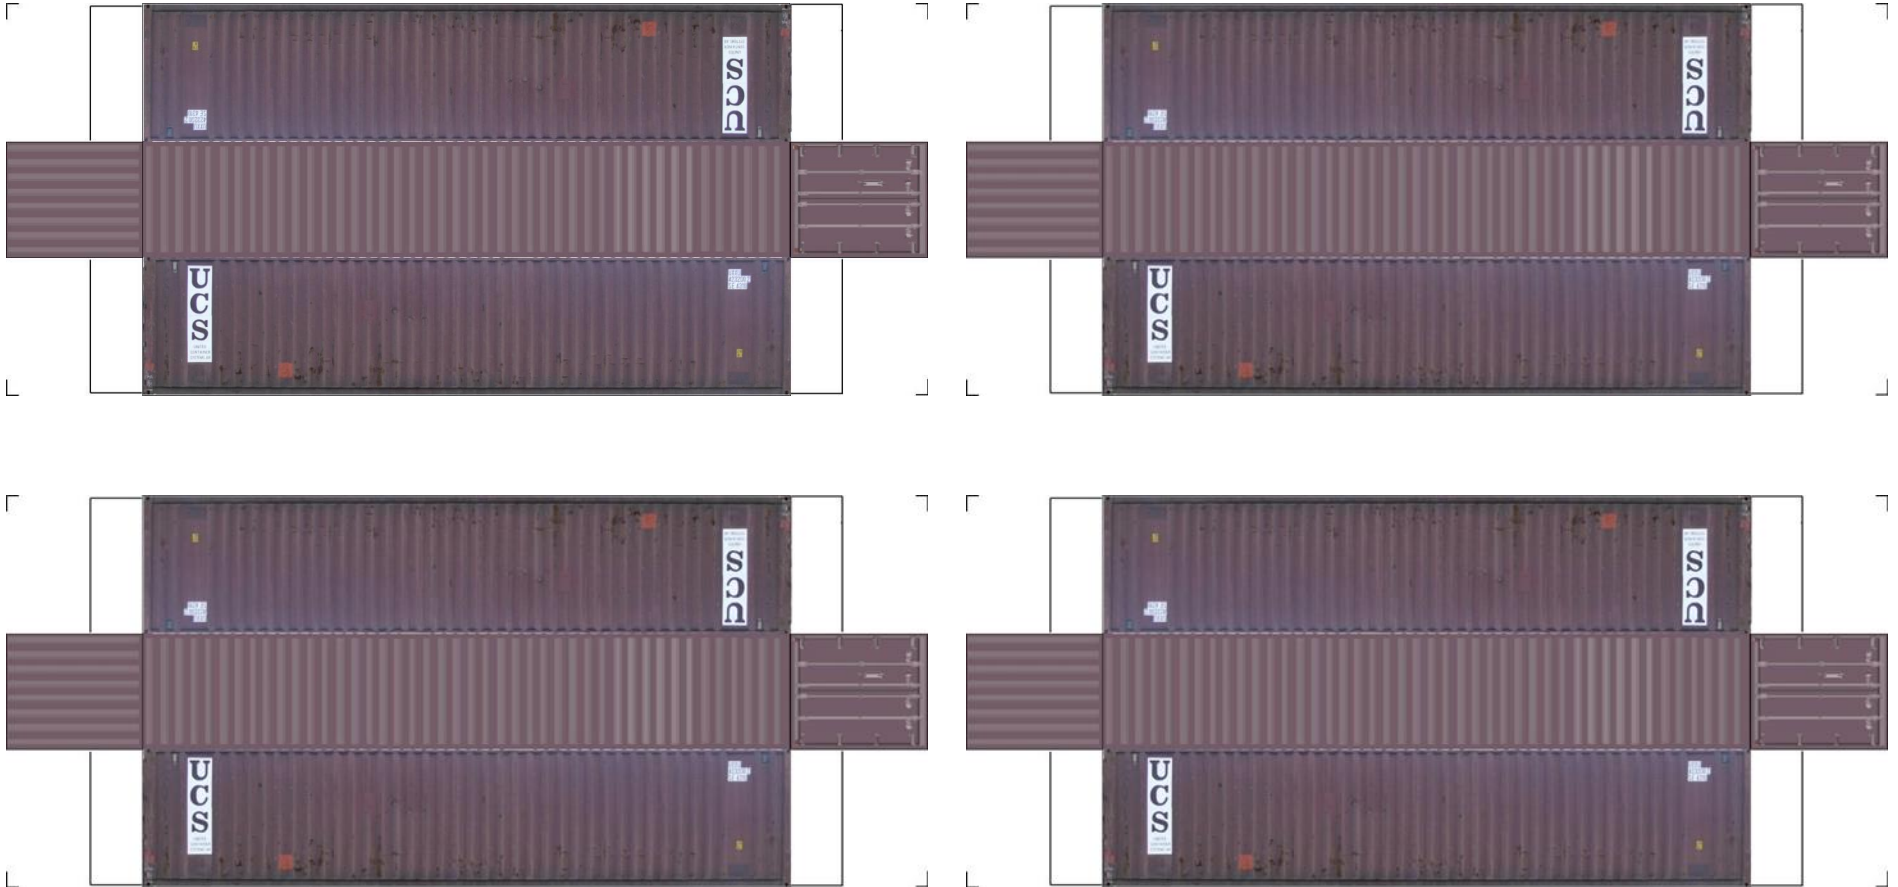

BUILD YOUR OWN (N SCALE) 45ft HIGH CUBE CONTAINERS

[Click to watch instructional video](#)

BUILD YOUR OWN (45ft HIGH CUBE CONTAINERS) N SCALE

Drawn By
www.krafttrains.com